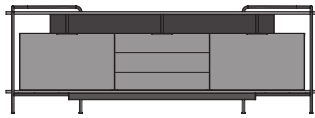

The sideboard is also available in a version with 2 flap doors and a block of 4 drawers in the centre, with or without the tubular base.

SIDEBOARD 3 FLAP DOORS LOW FEET

DIMENSIONS

H 751 mm - W 2300 mm - D 500 mm -

Other sizes

Technical Specifications

More info at
www.ligne-roset.com

© Ligne Roset 2021

sideboard 3 flap doors low feet

DIMENSIONS

H 751 - mm
W 2300 - mm
D 500 - mm

sideboard 2 flap doors + 3 drawers low feet

DIMENSIONS

H 751 - mm
W 2300 - mm
D 500 - mm

sideboard 3 flap doors "band" base

DIMENSIONS

H 793 - mm
W 2300 - mm
D 568 - mm

sideboard 2 flap doors + 3 drawers
"band" base

DIMENSIONS

H 793 - mm
W 2300 - mm
D 568 - mm