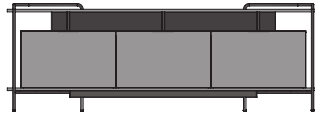

The sideboard is also available in a version with 2 flap doors and a block of 4 drawers in the centre, with or without the tubular base.

SIDEBOARD 3 FLAP DOORS LOW FEET

DIMENSIONS

H 751 mm - W 2300 mm - D 500 mm -

Other sizes

Technical Specifications

More info at
www.ligne-roset.com

© Ligne Roset 2021

sideboard 3 flap doors low feet

DIMENSIONS

H 751 - mm
W 2300 - mm
D 500 - mm

sideboard 2 flap doors + 3 drawers low feet

DIMENSIONS

H 751 - mm
W 2300 - mm
D 500 - mm

sideboard 3 flap doors "band" base

DIMENSIONS

H 793 - mm
W 2300 - mm
D 568 - mm

sideboard 2 flap doors + 3 drawers
"band" base

DIMENSIONS

H 793 - mm
W 2300 - mm
D 568 - mm