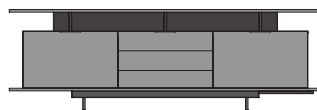

The sideboard is also available in a version with 2 flap doors and a block of 4 drawers in the centre, with or without the tubular base.

SIDEBOARD 3 FLAP DOORS LOW FEET

DIMENSIONS

H 751 mm - W 2300 mm - D 500 mm -

Other sizes

Technical Specifications

More info at
www.ligne-roset.com

© Ligne Roset 2021

sideboard 3 flap doors low feet

DIMENSIONS

H 751 - mm
W 2300 - mm
D 500 - mm

sideboard 2 flap doors + 3 drawers low feet

DIMENSIONS

H 751 - mm
W 2300 - mm
D 500 - mm

sideboard 3 flap doors "band" base

DIMENSIONS

H 793 - mm
W 2300 - mm
D 568 - mm

sideboard 2 flap doors + 3 drawers
"band" base

DIMENSIONS

H 793 - mm
W 2300 - mm
D 568 - mm