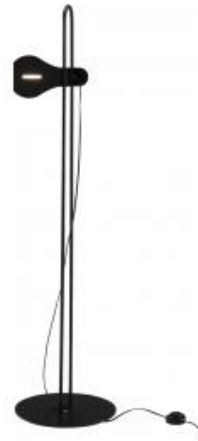

ANNE

Design by
Eric Jourdan

Description

The design of this light is a symbolic representation of a light source. Representing the shape of a bulb in simplified form, the shape of the shade indicates to us that this object is a light even when it is not working. It is a symbolic object, the technology is very simple, the construction economic. Here, it is the image which predominates, the design is not linked to a technology or innovative practice, it is the design which triggers the imagination, the senses, the memory...

Reading light with metal base Ø 33 cm. Metal 'rise-and-fall' shade. Epoxy satin black lacquer finish. Black PVC cable with black foot-operated switch. Supplied with 1 x 6W E27 full glass LED bulb, colour temperature 2,700 K (warm white), 600 Lumens

THIS LIGHT IS SOLD WITH AN ENERGY CLASS A+ BULB.
IT IS COMPATIBLE WITH BULBS FROM ENERGY CLASSES A++ TO E.

Technical Specifications

More info at
www.ligne-roset.com

© Ligne Roset 2021

READING LAMP

DIMENSIONS

H 1300 mm - Ø 330 mm

Other sizes

reading lamp

DIMENSIONS

H 1300 - mm
Ø 330 - mm