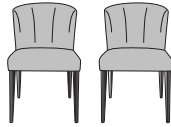

set of 2 chairs - circa fabric-rouille (rust)
anthracite-stained beech feet

DIMENSIONS
H 825 - mm
W 510 - mm
D 610 - mm
SH 510 - mm