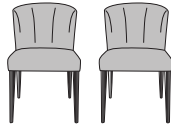

set of 2 chairs - circa fabric-bleu nuit
(midnight blue) anthracite-stained
beech feet

DIMENSIONS
H 825 - mm
W 510 - mm
D 610 - mm
SH 510 - mm