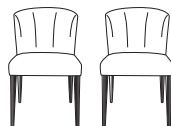

More info at

www.ligne-roset.com

© Ligne Roset 2021

CHAIR - CIRCO CHOICE OF FABRICS ANTHRACITE-STAINED BEECH FEET

DIMENSIONS

H 825 mm - W 510 mm - D 610 mm - SH 510 mm -

Other sizes

chair - circo choice of fabrics anthracite-stained beech feet

DIMENSIONS

H 825 - mm
W 510 - mm
D 610 - mm
SH 510 - mm

set of 2 chairs - circo choice of fabrics anthracite-stained beech feet

DIMENSIONS

H 825 - mm
W 510 - mm
D 610 - mm
SH 510 - mm

chair - circo choice of fabrics feet in natural beech