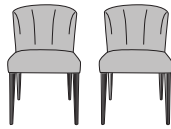

set of 2 chairs - circa fabric-bleu canard
(duck-egg blue) anthracite-stained
beech feet

DIMENSIONS
H 825 - mm
W 510 - mm
D 610 - mm
SH 510 - mm