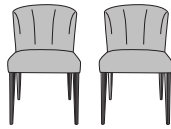

set of 2 chairs - circa fabric-anthracite
anthracite-stained beech feet

DIMENSIONS
H 825 - mm
W 510 - mm
D 610 - mm
SH 510 - mm