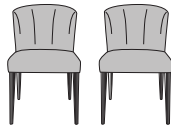

DIMENSIONS
H 825 - mm
W 510 - mm
D 610 - mm
SH 510 - mm

set of 2 chairs - circa fabric-blue-jeans
feet in natural beech

DIMENSIONS
H 825 - mm
W 510 - mm
D 610 - mm
SH 510 - mm

set of 2 chairs - circa fabric-red feet in
natural beech

DIMENSIONS
H 825 - mm
W 510 - mm
D 610 - mm
SH 510 - mm

set of 2 chairs - circa leather/make-up
cendre anthracite-stained beech feet

DIMENSIONS
H 825 - mm
W 510 - mm
D 610 - mm
SH 510 - mm

set of 2 chairs - circa leather/gold
marron anthracite-stained beech feet