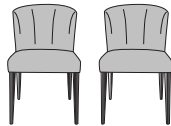

DIMENSIONS
H 825 - mm
W 510 - mm
D 610 - mm
SH 510 - mm

set of 2 chairs - circa fabric-blue-jeans
feet in natural beech

DIMENSIONS
H 825 - mm
W 510 - mm
D 610 - mm
SH 510 - mm

set of 2 chairs - circa fabric-red feet in
natural beech

DIMENSIONS
H 825 - mm
W 510 - mm
D 610 - mm
SH 510 - mm

set of 2 chairs - circa leather/make-up
cendre anthracite-stained beech feet

DIMENSIONS
H 825 - mm
W 510 - mm
D 610 - mm
SH 510 - mm

set of 2 chairs - circa leather/gold
marron anthracite-stained beech feet