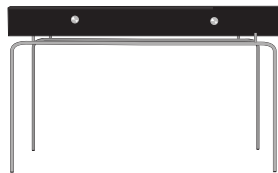

# DÉBOURGEOISÉE

**Design by**  
Desjeux Delaye

**Description**

Funny little pieces, attractive and timeless, which will bring a quirky touch to a Haussmannian apartment, a contemporary home or a relaxed second home : this was what Michel Roset was counting on when he decided to put the Débourgeoisée bedside table and console into production.

Base and handle(s) in matt brushed brass-coated steel. Chest of drawers in gloss black lacquered MDF. Drawer(s) on invisible runners, equipped with controlled closing.

**Technical Specifications**

**More info at**  
[www.ligne-roset.com](http://www.ligne-roset.com)

© Ligne Roset 2021

**BEDSIDE TABLE**

**DIMENSIONS**

H 500 mm - W 450 mm - D 330 mm -

**Other sizes**

bedside table

**DIMENSIONS**

H 500 - mm  
W 450 - mm  
D 330 - mm

console table

**DIMENSIONS**

H 750 - mm  
W 1020 - mm  
D 330 - mm