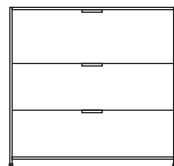

DIMENSIONS
H 1100 - mm
W 1080 - mm
D 450 - mm

secretaire 1 drop flap + 2 drawers (of which 1 for hanging files) white lacquer