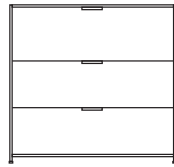

secretaire 1 drop flap + 2 drawers (of which 1 for hanging files) lacquer - colour to order