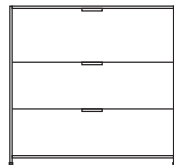

DIMENSIONS
H 1100 - mm
W 1080 - mm
D 450 - mm

secretaire 1 drop flap + 2 drawers (of which 1 for hanging files) argile lacquer