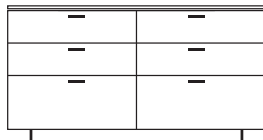

DIMENSIONS
H 832 - mm
W 1200 - mm
D 440 - mm

3 drawer chest c 26 chest lacquers
price a / top lacquers

DIMENSIONS
H 832 - mm
W 1200 - mm
D 440 - mm

6 drawer chest c 27 chest lacquers
price b / top wood

DIMENSIONS
H 832 - mm
W 1800 - mm
D 440 - mm