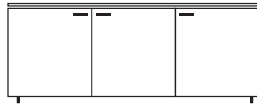

sideboard 3 doors c 5 / chest lacquers
price b / top wood

DIMENSIONS
H 730 - mm
W 2077 - mm
D 440 - mm