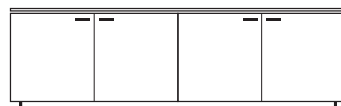

sideboard 4 doors c 7 / chest lacquers
price b / top wood

DIMENSIONS
H 730 - mm
W 2768 - mm
D 440 - mm