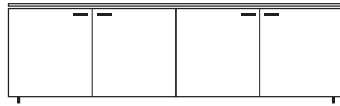

DIMENSIONS
H 730 - mm
W 2768 - mm
D 440 - mm

sideboard 4 doors c 7 / chest lacquers
price b / top ceramic stoneware

DIMENSIONS
H 730 - mm
W 2768 - mm
D 440 - mm

sideboard 4 doors c 7 / chest lacquers
price b / top lacquers

DIMENSIONS
H 730 - mm
W 2768 - mm
D 440 - mm

sideboard 4 doors c 7 / chest lacquers
price a / top wood

DIMENSIONS
H 730 - mm
W 2768 - mm
D 440 - mm

sideboard 4 doors c 7 / chest lacquers
price a / top ceramic stoneware