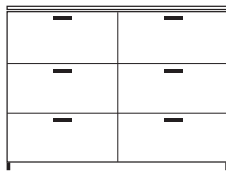

DIMENSIONS
H 942 - mm
W 900 - mm
D 440 - mm

sideboard unit 3 drawers c 3 / chest
lacquers price a / top ceramic
stoneware

DIMENSIONS
H 942 - mm
W 900 - mm
D 440 - mm

sideboard unit 3 drawers c 3 / chest
lacquers price a / top lacquers

DIMENSIONS
H 942 - mm
W 900 - mm
D 440 - mm

sideboard unit 6 drawers c 23 / chest
lacquers price b / top wood

DIMENSIONS
H 942 - mm
W 1384 - mm
D 440 - mm

sideboard unit 6 drawers c 23 / chest
lacquers price b / top ceramic
stoneware

DIMENSIONS
H 942 - mm
W 1384 - mm
D 440 - mm

sideboard unit 6 drawers c 23 / chest
lacquers price b / top lacquers

DIMENSIONS
H 942 - mm
W 1384 - mm
D 440 - mm

sideboard unit 6 drawers c 23 / chest
lacquers price a / top wood