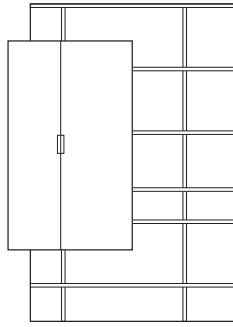

DIMENSIONS
H 848 - mm
W 1963 - mm
D 440 - mm

sideboard coplanar doors dark walnut c
2h / chest lacquers price a / top ceramic
stoneware

DIMENSIONS
H 848 - mm
W 1963 - mm
D 440 - mm

sideboard coplanar doors dark walnut c
2h / chest lacquers price a / top
lacquers

DIMENSIONS
H 848 - mm
W 1963 - mm
D 440 - mm

shelving unit lacquer - colour to order

DIMENSIONS
H 1950 - mm
W 800 - mm
D 328 - mm

shelving unit lacquer – standard colours

DIMENSIONS
H 1950 - mm
W 800 - mm
D 328 - mm

shelving unit with asymmetrical chest to right lacquer - colour to order

DIMENSIONS
H 1950 - mm
W 1280 - mm
D 434 - mm

shelving unit with asymmetrical chest to right lacquer – standard colours

DIMENSIONS
H 1950 - mm
W 1280 - mm
D 434 - mm

shelving unit with asymmetrical chest to left lacquer - colour to order

DIMENSIONS
H 1950 - mm
W 1280 - mm
D 434 - mm

shelving unit with asymmetrical chest to
left lacquer – standard colours

DIMENSIONS
H 1950 - mm
W 1280 - mm
D 434 - mm