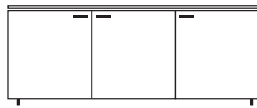

DIMENSIONS
H 730 - mm
W 2077 - mm
D 440 - mm

sideboard 3 doors c 5 / chest lacquers
price b / top ceramic stoneware

DIMENSIONS
H 730 - mm
W 2077 - mm
D 440 - mm

sideboard 3 doors c 5 / chest lacquers
price b / top lacquers

DIMENSIONS
H 730 - mm
W 2077 - mm
D 440 - mm

sideboard 3 doors c 5 / chest lacquers
price a / top wood

DIMENSIONS
H 730 - mm
W 2077 - mm
D 440 - mm

sideboard 3 doors c 5 / chest lacquers
price a / top ceramic stoneware