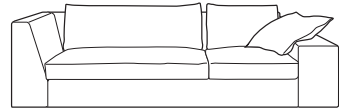

**DIMENSIONS**

H 750 - mm  
W 2205 - mm  
D 1000 - mm  
SH 420 - mm

large settee with armrest a complete item

**DIMENSIONS**

H 750 - mm  
W 2435 - mm  
D 1000 - mm  
SH 420 - mm

large settee with armrest b complete item

**DIMENSIONS**

H 750 - mm  
W 2485 - mm  
D 1000 - mm  
SH 420 - mm

large asymmetrical settee right complete item

**DIMENSIONS**

H 750 - mm  
W 2460 - mm  
D 1000 - mm  
SH 420 - mm

large asymmetrical settee left complete item