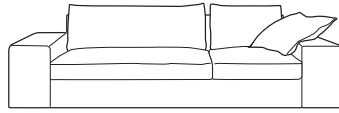

**DIMENSIONS**

H 750 - mm  
W 2205 - mm  
D 1000 - mm  
SH 420 - mm

large 1-armed settee left with armrest a complete item

**DIMENSIONS**

H 750 - mm  
W 2160 - mm  
D 1000 - mm  
SH 420 - mm

large 1-armed settee left with armrest b complete item

**DIMENSIONS**

H 750 - mm  
W 2205 - mm  
D 1000 - mm  
SH 420 - mm

large settee with armrest a complete item

**DIMENSIONS**

H 750 - mm  
W 2435 - mm  
D 1000 - mm  
SH 420 - mm

large settee with armrest b complete item

**DIMENSIONS**

H 750 - mm  
W 2485 - mm  
D 1000 - mm  
SH 420 - mm

large asymmetrical settee right complete item

**DIMENSIONS**

H 750 - mm  
W 2460 - mm  
D 1000 - mm  
SH 420 - mm

large asymmetrical settee left complete item