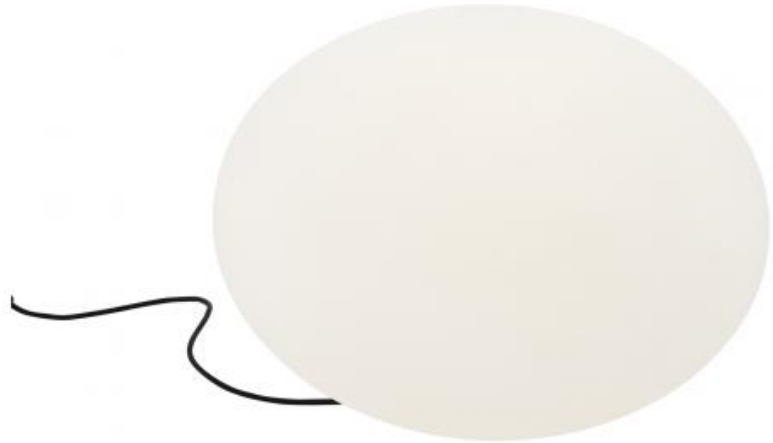

GLOBE OUTDOOR

Design by

Description

Very pure in design, these lights are intended to provide additional points of light in a garden. Arranged, for example, around a terrace or outdoor table, they will create a pleasant, warm atmosphere.

Light in textures white rotomoulded polyethylene (PE) with black neoprene cable (5 m) and black manual switch. Supplied with 1 x 24 W E 27 compact fluo spiral bulb, colour 840 (cold white). OUTDOOR use (Ingress protection rating IP 44). THIS LIGHT IS SOLD WITH AN ENERGY CLASS A BULB.

IT IS COMPATIBLE WITH BULBS FROM ENERGY CLASSES A++ TO B.

Technical Specifications

More info at

www.ligne-roset.com

© Ligne Roset 2021

TABLE LAMP INDOOR / OUTDOOR

DIMENSIONS

H 400 mm - Ø 550 mm

Other sizes

table lamp indoor / outdoor

DIMENSIONS

H 400 - mm
Ø 550 - mm