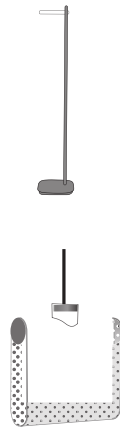

# GRID

**Design by**  
Antoine Rouzeau

**Description**

Rectangular base with rounded corners (35 cm x 28 cm). Metal stem in tubular steel Ø 22 mm. The 2 shades in rolled, soldered perforated sheet steel are fixed to the stem at a height of 120 cm and 175 cm from the ground. Dimensions of shades : 30 cm x 5.5 cm x H 28 cm. Finish : Epoxy bronze lacquer. Black textile cable, black foot switch. Supplied with 2 x 5 W GU10 full glass dichroic LED bulbs, angle of diffusion 36°, colour temperature 3,000K (warm white), 400 Lumens.

Shade in rolled, soldered perforated sheet steel finished in Epoxy bronze lacquer. Shade 24 x 5.5 x H 20 cm. 2 m long black textile cable. Ceiling fitting H 2.3 Ø 10 cm.

Supplied with 1 x 5 W GU10 dichroic full glass LED bulb, angle of diffusion 36°, colour temperature 3,000K (warm white), 400 Lumens. Non-dimmable LED bulb.

**Technical Specifications**

**More info at**  
[www.ligne-roset.com](http://www.ligne-roset.com)

© Ligne Roset 2021

**FLOOR STANDARD LAMP BRONZE**

**DIMENSIONS**

H 1750 mm - W 600 mm - D 280 mm -

**Other sizes**

floor standard lamp bronze

**DIMENSIONS**

H 1750 - mm  
W 600 - mm  
D 280 - mm

suspended ceiling light bronze

**DIMENSIONS**

H 220 - mm  
W 240 - mm  
D 55 - mm