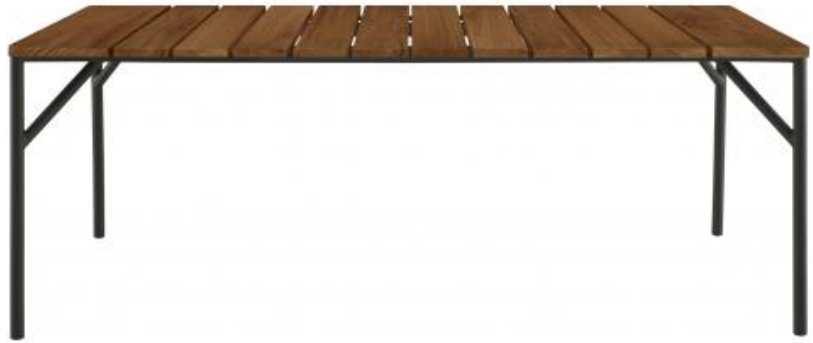

# LAPEL

**Design by**  
Busetti Garuti Redaelli

**Description**  
Dining table with structure finished in carbon-coloured lacquer and top made from slats of natural solid teak.

**Technical Specifications**

**More info at**  
[www.ligne-roset.com](http://www.ligne-roset.com)

© Ligne Roset 2021

**DINING TABLE**

**DIMENSIONS**  
H 750 mm - W 2000 mm - D 900 mm -

**Other sizes**

dining table

**DIMENSIONS**  
H 750 - mm  
W 2000 - mm  
D 900 - mm