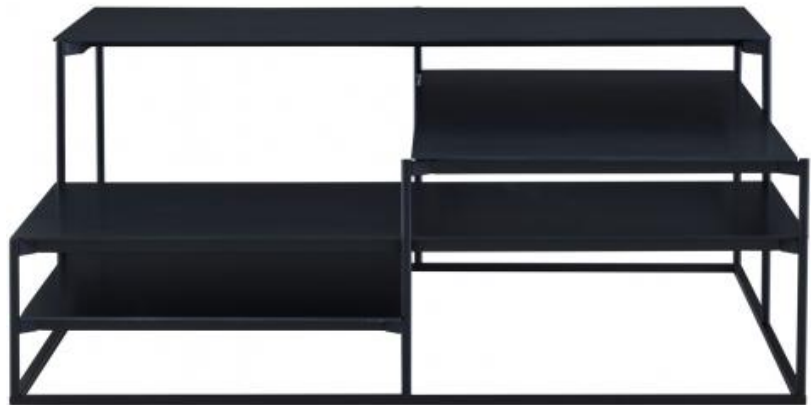

LOWLANDS

Design by
Böttcher & Kayser

Description
Lowlands is a low table which is at once decorative and functional. Its four surfaces are positioned at various heights in a swirling fashion, which creates a real graphic melody and dynamic rhythm. Its storage space is perfectly optimized in a way which is as smart as it is elegant, with no concession in terms of the finesse and visual lightness which characterize it, underpinned by its single-material treatment.

Technical Specifications

© Ligne Roset 2020

LOW TABLE SMALL TOPS IN BLUED STEEL

DIMENSIONS
H 340 mm - W 800 mm - L 800 mm -

Other sizes

low table small tops in blued steel

DIMENSIONS
H 340 - mm
W 800 - mm
L 800 - mm

low table large tops in blued steel

DIMENSIONS
H 340 - mm
W 1000 - mm
L 1000 - mm

low table large tops in white lacquered
steel

DIMENSIONS
H 340 - mm
W 1000 - mm
L 1000 - mm