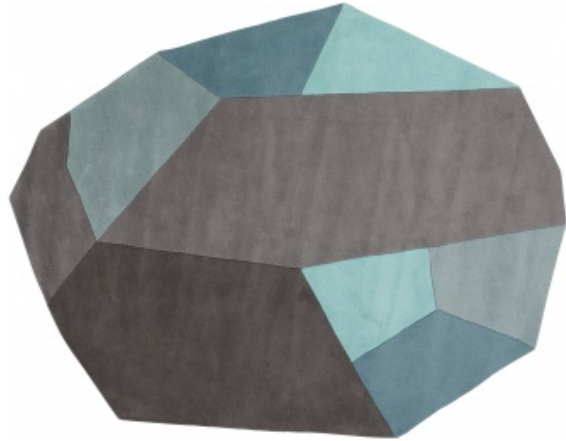

MENHIR

Design by
Damaris & Marc

Description
Hand-tufted, sculpted rug in 100 % wool. Please allow for a tolerance of +/- 3 % in terms of both length and width.

Technical Specifications

More info at
www.ligne-roset.com

© Ligne Roset 2021

MENHIR BLEU.

DIMENSIONS
W 2000 mm - L 2500 mm -

Other sizes

menhir bleu.

DIMENSIONS
W 2000 - mm
L 2500 - mm