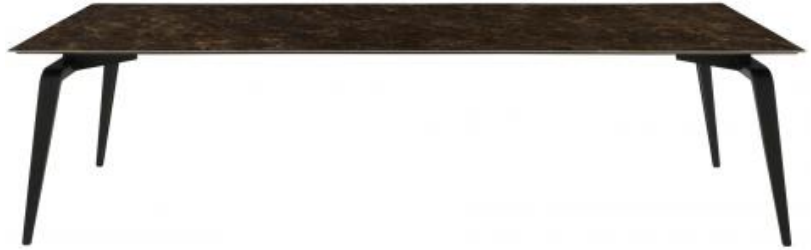

ODESSA

Design by
Mauro Lipparini

Description
Dining table with base in folded lacquered steel.

WOODEN TOPS : in matt varnished solid European walnut blockboard or natural solid oak, thickness 40 mm, with streamlined edges.

CERAMIC STONEWARE TOPS (for round and oval tables) : in 6 mm thick full body ceramic stoneware (metallic anthracite, white marble-effect, or white) glued onto an 8 mm thick sheet of glass (total thickness 14 mm).

CERAMIC STONEWARE TOPS (for rectangular tables) : in 6 mm thick full body ceramic stoneware (metallic anthracite, white marble-effect or white) glued onto a 12 mm thick black or white lacquered MDF set back slightly from the edge of the top & screwed to a 12 cm steel support set back 12 cm from the edge of the top.

The rectangular table L 180 is available with a fixed or extending top (with 1 x integral 59 cm extension). In the wooden versions (natural oak and walnut) the extension (W 59 cm) is matched to the top. The top and extension are in 27 mm thick solid wood with streamlining on the long edges ; the blocks from which they are comprised are arranged transversally to ensure continuity between the appearance of the top and that of the extension, and to ensure that the top of the extension and the tops of the two half tops sit flush with each other when the extension is in place.