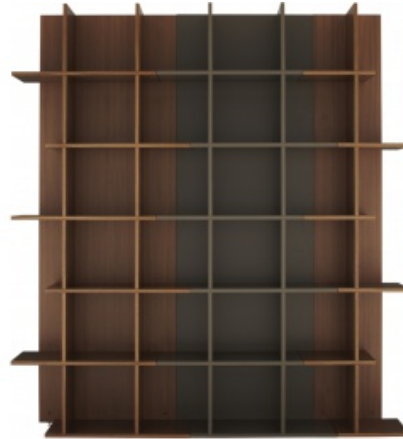

OKA

Design by
Kazuko Okamoto

Description
Oka is a modular shelving unit composed of single or double niches which may be juxtaposed in a way which jostles with the normally monotonous codes of the shelving unit. Thus one can mix colours and materials (lacquer or veneer), bringing together varying module sizes (single or double width) to create one's very own piece of furniture. The staggered shelves enable modules to perfectly interlock whilst bringing a highly original asymmetrical note to the extremities of the piece.

Technical Specifications

More info at
www.ligne-roset.com

© Ligne Roset 2021

SINGLE SHELVING UNIT - 1T LACQUER - COLOUR TO ORDER

DIMENSIONS

H 2154 mm - W 361 mm - D 319 mm -

Other sizes

single shelving unit - 1t lacquer - colour
to order

DIMENSIONS

H 2154 - mm
W 361 - mm
D 319 - mm

single shelving unit - 1t argile lacquer

DIMENSIONS

H 2154 - mm
W 361 - mm
D 319 - mm