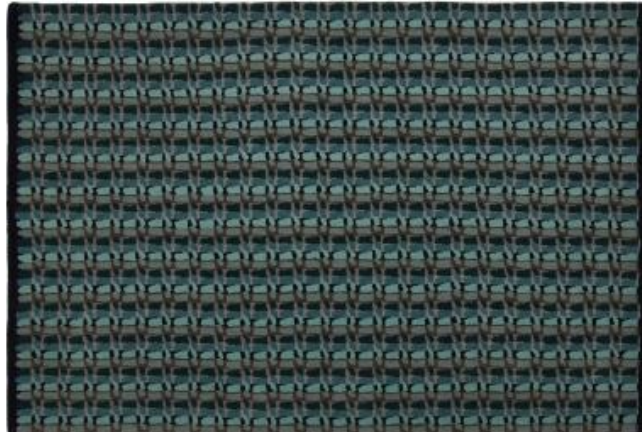

ORIENTALI

Design by
M.-A. Stiker-Metral

Description
A very attractive graphic rug. Marie-Aurore has selected soft tones of vert d'eau (aqua), with a darker tone for emphasis. Hand tufted rug, 200x300.

Technical Specifications

More info at
www.ligne-roset.com

© Ligne Roset 2021

ORIENTALI

DIMENSIONS
W 2000 mm - L 3000 mm -

Other sizes

orientali

DIMENSIONS
W 2000 - mm
L 3000 - mm