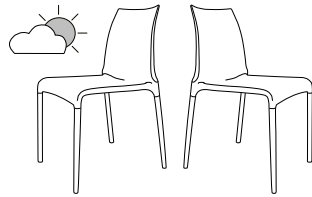

Technical Specifications

© Ligne Roset 2020

CHAIR WHITE INDOOR / OUTDOOR

DIMENSIONS

H 830 mm - W 420 mm - D 515 mm - SH 460 mm -

Other sizes

chair white indoor / outdoor

DIMENSIONS

H 830 - mm
W 420 - mm
D 515 - mm
SH 460 - mm

chair beige indoor / outdoor

DIMENSIONS

H 830 - mm
W 420 - mm
D 515 - mm
SH 460 - mm

chair light grey indoor / outdoor

DIMENSIONS

H 830 - mm
W 420 - mm
D 515 - mm
SH 460 - mm

chair olive green indoor / outdoor

DIMENSIONS

H 830 - mm
W 420 - mm
D 515 - mm
SH 460 - mm

chair black indoor / outdoor

DIMENSIONS

H 830 - mm
W 420 - mm
D 515 - mm
SH 460 - mm

set of 2 chairs white indoor / outdoor

DIMENSIONS

H 830 - mm
W 420 - mm
D 515 - mm
SH 460 - mm

set of 2 chairs beige indoor / outdoor

DIMENSIONS

H 830 - mm
W 420 - mm
D 515 - mm
SH 460 - mm

set of 2 chairs light grey indoor / outdoor

DIMENSIONS

H 830 - mm
W 420 - mm
D 515 - mm
SH 460 - mm