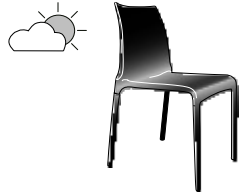

PETRA

Design by

Claudio Dondoli & Marco Poggi

Description

Chair with shell in moulded lacquered polyurethane and 4 matching lacquered aluminium legs. This chair is suitable for outdoor use. May be stacked in fours.

Technical Specifications

© Ligne Roset 2020

CHAIR WHITE INDOOR / OUTDOOR

DIMENSIONS

H 830 mm - W 420 mm - D 515 mm - SH 460 mm -

Other sizes

chair white indoor / outdoor

DIMENSIONS

H 830 - mm
W 420 - mm
D 515 - mm
SH 460 - mm

chair beige indoor / outdoor

DIMENSIONS

H 830 - mm
W 420 - mm
D 515 - mm
SH 460 - mm

chair light grey indoor / outdoor

DIMENSIONS

H 830 - mm
W 420 - mm
D 515 - mm
SH 460 - mm

chair olive green indoor / outdoor

DIMENSIONS

H 830 - mm
W 420 - mm
D 515 - mm
SH 460 - mm

chair black indoor / outdoor

DIMENSIONS

H 830 - mm
W 420 - mm
D 515 - mm
SH 460 - mm

set of 2 chairs white indoor / outdoor