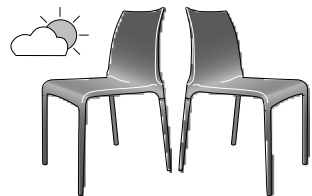

PETRA

Design by

Claudio Dondoli & Marco Poggi

Description

Chair with shell in moulded lacquered polyurethane and 4 matching lacquered aluminium legs. This chair is suitable for outdoor use. May be stacked in fours.

chair olive green indoor / outdoor

DIMENSIONS

H 830 - mm
W 420 - mm
D 515 - mm
SH 460 - mm

chair black indoor / outdoor

DIMENSIONS

H 830 - mm
W 420 - mm
D 515 - mm
SH 460 - mm

set of 2 chairs white indoor / outdoor

DIMENSIONS

H 830 - mm
W 420 - mm
D 515 - mm
SH 460 - mm

set of 2 chairs beige indoor / outdoor

DIMENSIONS

H 830 - mm
W 420 - mm
D 515 - mm
SH 460 - mm

set of 2 chairs light grey indoor / outdoor

DIMENSIONS

H 830 - mm
W 420 - mm
D 515 - mm
SH 460 - mm

set of 2 chairs olive green indoor / outdoor

DIMENSIONS

H 830 - mm
W 420 - mm
D 515 - mm
SH 460 - mm

set of 2 chairs black indoor / outdoor

DIMENSIONS

H 830 - mm
W 420 - mm
D 515 - mm
SH 460 - mm