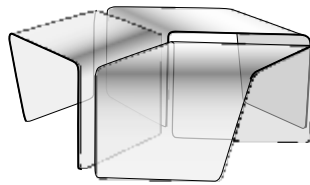

ROSI

Design by

Claudio Dondoli & Marco Poggi

Description

Set of 3 low tables in 10 mm thick clear curved glass. Each table is identical. The above-indicated dimensions are those of a single table. The overall dimensions of the 3 tables when arranged in 'circular' fashion is 31 x 88 x 78 cm.

Technical Specifications

More info at

www.ligne-roset.com

© Ligne Roset 2021

SET OF 3 OCCASIONAL TABLES

DIMENSIONS

H 310 mm - W 405 mm - L 640 mm -

Other sizes

set of 3 occasional tables

DIMENSIONS

H 310 - mm
W 405 - mm
L 640 - mm