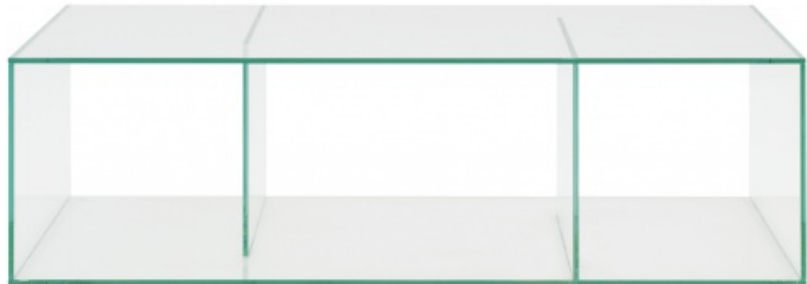

SALDO

Design by
Nick Rennie

Description
Table in 8 mm thick 'cristal' glass, supplied with 4 clear self-adhesive gliders.

Technical Specifications

More info at
www.ligne-roset.com

© Ligne Roset 2021

LOW TABLE

DIMENSIONS

H 300 mm - W 700 mm - L 1050 mm -

Other sizes

low table

DIMENSIONS

H 300 - mm
W 700 - mm
L 1050 - mm