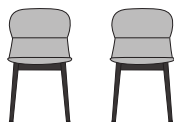

© Ligne Roset 2021

SET OF 2 CHAIRS - SILVIA FABRIC-ANTHRACITE

DIMENSIONS

H 860 mm - W 490 mm - D 600 mm - SH 500 mm -

Other sizes

set of 2 chairs - silvia fabric-anthracite

DIMENSIONS

H 860 - mm
W 490 - mm
D 600 - mm
SH 500 - mm

set of 2 chairs - silvia fabric-bleu canard
(duck-egg blue)

DIMENSIONS

H 860 - mm
W 490 - mm
D 600 - mm
SH 500 - mm

set of 2 chairs - silvia fabric-bleu nuit
(midnight blue)

DIMENSIONS

H 860 - mm
W 490 - mm
D 600 - mm
SH 500 - mm

set of 2 chairs - silvia fabric-light grey

DIMENSIONS

H 860 - mm
W 490 - mm
D 600 - mm
SH 500 - mm

set of 2 chairs - silvia fabric-rouille (rust)

DIMENSIONS

H 860 - mm
W 490 - mm
D 600 - mm
SH 500 - mm

chair - silvio choice of fabrics

DIMENSIONS

H 860 - mm

W 490 - mm

D 600 - mm

SH 500 - mm

set of 2 chairs - silvio choice of fabrics

DIMENSIONS

H 860 - mm