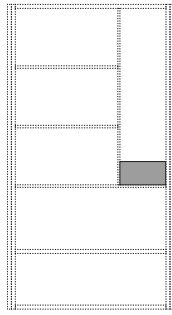

Interior fittings: flap door/writing surface or computer support. Shelves in walnut.

An optional magazine rack (W 59 cm) in chocolat lacquered sheet aluminium, with large niches on the left (on 1, 2 or 3 levels). Another type (W 27 cm) has small niches to the right (on 1 or 2 levels).

The unit is fixed to the wall via two sets of rails (top and centre) which are very easy to adjust.

**WALL-MOUNTED SECRETAIRE DARK WALNUT LACQUERED DOORS - COLOUR TO ORDER**

**DIMENSIONS**

H 1750 mm - W 1140 mm - D 164 mm -

**Other sizes**

**Technical Specifications**

© Ligne Roset 2020

wall-mounted secretaire dark walnut lacquered doors - colour to order

**DIMENSIONS**

H 1750 - mm  
W 1140 - mm  
D 164 - mm

wall-mounted secretaire dark walnut fabric doors

**DIMENSIONS**

H 1750 - mm  
W 1140 - mm  
D 164 - mm

optional magazine rack chocolat  
lacquer small

**DIMENSIONS**  
H 142 - mm  
W 267 - mm  
D 92 - mm

optional magazine rack chocolat  
lacquer large

**DIMENSIONS**  
H 142 - mm  
W 589 - mm  
D 92 - mm