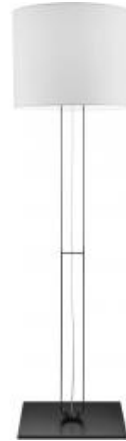

# U-TURN

**Design by**  
Eric Jourdan

## Description

With U-Turn, Eric Jourdan wanted to create a style of floor lamp in the pure tradition of the French arts décoratifs. If it could seem classic at first glance, it is not short of originality, as much in its U-shaped form as in its name : a contemporary invitation to dive back into French tradition. Floor lamp with metal base in Epoxy satin black (RAL 9004) lacquered steel. Square base 45 x 45 cm, thickness 15 mm. Cylindrical shade (Ø 50 H 40 cm) in gris clair-coloured chintz. Transparent PVC cable. Transparent foot switch. Supplied with 1 x 330° 20W E27 LED globe bulb Ø 120 mm, colour temperature 2,700 K (warm white), 2,000 Lumens.

## FLOOR STANDARD LAMP

**DIMENSIONS**  
H 1760 mm - Ø 500 mm

## Other sizes

floor standard lamp

**DIMENSIONS**  
H 1760 - mm  
Ø 500 - mm