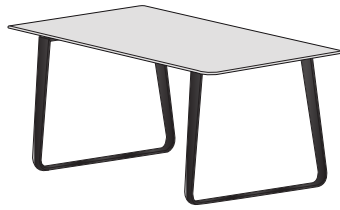

VILNA

Design by
Pagnon & Pelhaître

Description

A table of extremely pared-down lines comprising a top which is linked to the base by a large section frame with a plate to which the legs are attached. The top, which overhangs by around 12 cm, renders the structure barely visible. The designers present Vilna as an innovative table, a design object, with its overhanging top and sharp-looking metal base.

dining table brilliant chromed base
metallic anthracite ceramic stoneware

DIMENSIONS
H 740 - mm
W 2400 - mm
D 994 - mm

dining table brilliant chromed base
emperador ceramic stoneware

DIMENSIONS
H 740 - mm
W 2400 - mm
D 994 - mm

dining table white lacquered base white
marble-effect ceramic stoneware

DIMENSIONS
H 740 - mm
W 2400 - mm
D 994 - mm

dining table white lacquered base
metallic anthracite ceramic stoneware

DIMENSIONS
H 740 - mm
W 2400 - mm
D 994 - mm

dining table white lacquered base
emperador ceramic stoneware

DIMENSIONS
H 740 - mm
W 2400 - mm
D 994 - mm

dining table black lacquered base white
marble-effect ceramic stoneware

DIMENSIONS
H 740 - mm
W 2400 - mm
D 994 - mm